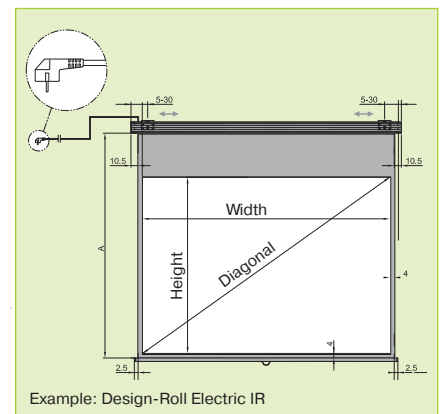

### Design-Roll Electric IR

- Plug-and-Play connectivity (power supply over mains plug)
- Cable exit at left
- IR remote control

Design-Roll Electric: position the mounting attachments to suit

Design-Roll Electric: infrared control with handheld unit and mains plug

Design-Roll Manual				
Image sizes W/H	External dimensions W/H	Diagonal cm/inch	Weight net kg	Code No.
<b>Overhead format 1:1; 4 cm border all around</b>				
172/172 cm	180/180	249/98	13.5	16212
192/192 cm	200/200	277/109	14.5	16213
<b>Video format 4:3; 4 cm border all round</b>				
172/129 cm	180/137	215/85	13.5	16222
192/144 cm	200/152	240/94	14.5	16223
232/174 cm	240/182	290/114	16.5	16224
<b>Cinema format 16:9; 4 cm border right, left and bottom; top approx. 30 cm lead</b>				
172/97 cm	180/131	198/78	13.5	16232
192/108 cm	200/142	220/87	14.5	16233
232/131 cm	240/165	266/105	16.5	16234

Design-Roll Electric IR				
Image sizes W/H	External dimensions W/H	Diagonal cm/inch	Weight net kg	Code No.
<b>Overhead format 1:1; 4 cm border all around</b>				
172/172 cm	180/180	249/98	15.0	16252
192/192 cm	200/200	277/109	16.0	16253
<b>Video format 4:3; 4 cm border all round</b>				
172/129 cm	180/137	215/85	15.0	16262
192/144 cm	200/152	240/94	16.0	16263
232/174 cm	240/182	290/114	18.0	16264
<b>Cinema format 16:9; 4 cm border right, left and bottom; top approx. 30 cm lead</b>				
172/97 cm	180/131	198/78	15.0	16272
192/108 cm	200/142	220/87	16.0	16273
232/131 cm	240/165	266/105	18.0	16274